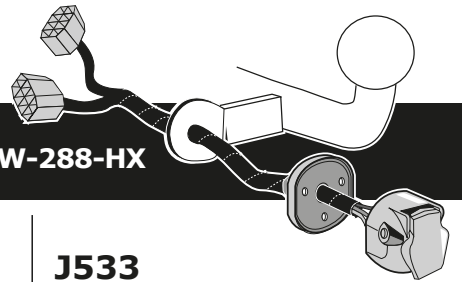

ADDENDUM

For VW Caddy from modelyear 2025
For Ford Transit Connect modelyear 2025

Vin-number: XXXXXXXXX**S**XXXXXXXX

Option for CANBUS Connection

Partnr.: VW-288-HX