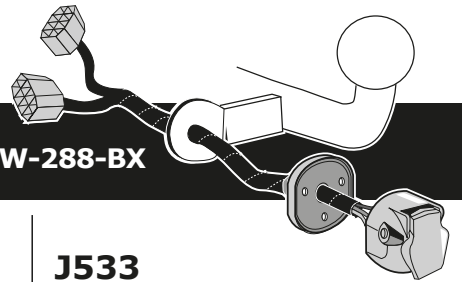

# ADDENDUM

For VW Caddy from modelyear 2025  
For Ford Transit Connect modelyear 2025

Vin-number: XXXXXXXXX**S**XXXXXXXX

Option for CANBUS Connection

Partnr.: VW-288-BX