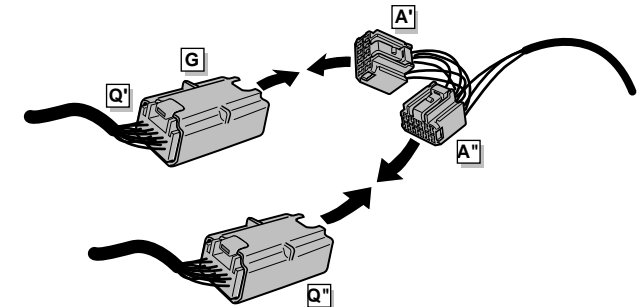

26

A',A'', G, Q', Q'' = Grau
A',A'', G, Q', Q'' = Gris
A',A'', G, Q', Q'' = Grey
A',A'', G, Q', Q'' = Grijs