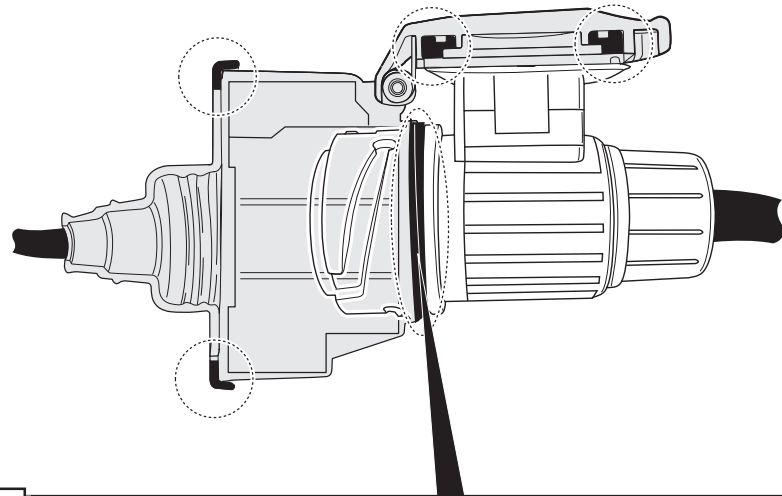

KIA Sportage 2005-

SPARE PARTS

www.ecs-electronics.com

INFO : Storage

INFO

INFO : Ring.

INFO

INFO : Adapt.