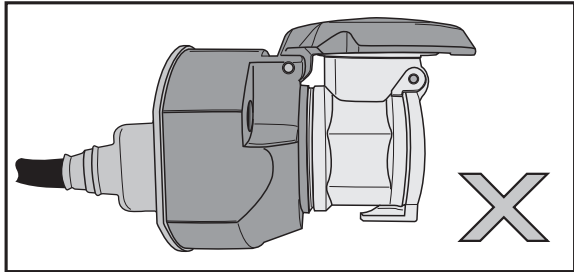

KIA Sportage 2005-

SPARE PARTS

www.ecs-electronics.com

INFO : Storage

INFO

INFO : Ring.

INFO

INFO : Adapt.