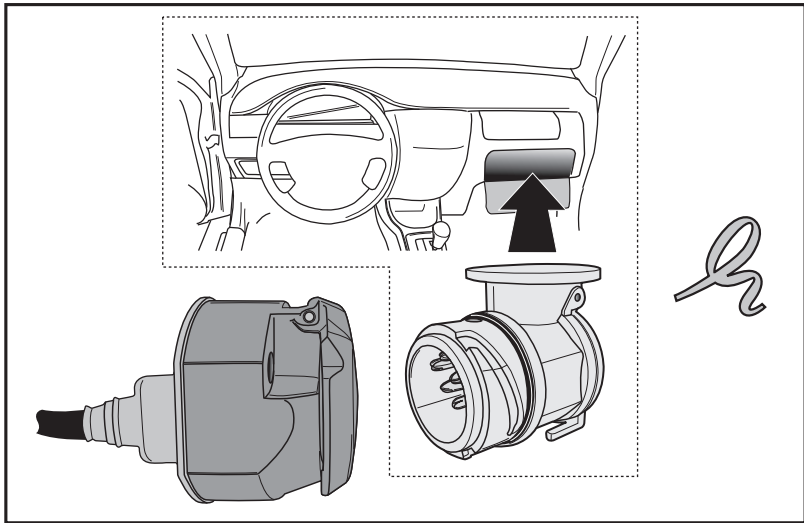

KIA Sportage 2005-

SPARE PARTS

www.ecs-electronics.com

INFO : Storage

INFO

INFO : Ring.

INFO

INFO : Adapt.