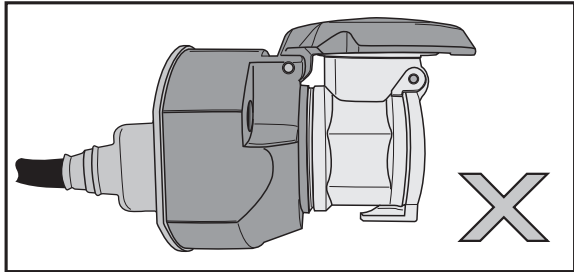

PT Cruiser 2006-  
PT Cruiser Cabrio 2006-

**SPARE PARTS**

[www.ecs-electronics.com](http://www.ecs-electronics.com)

INFO : Storage

INFO

INFO : Ring.

INFO

INFO : Adapt.