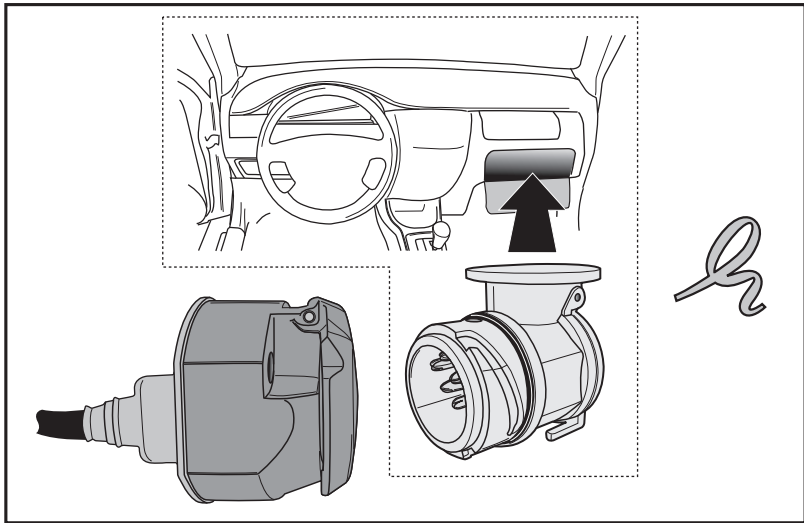

PT Cruiser 2006-  
PT Cruiser Cabrio 2006-

**SPARE PARTS**

[www.ecs-electronics.com](http://www.ecs-electronics.com)

INFO : Storage

INFO

INFO : Ring.

INFO

INFO : Adapt.