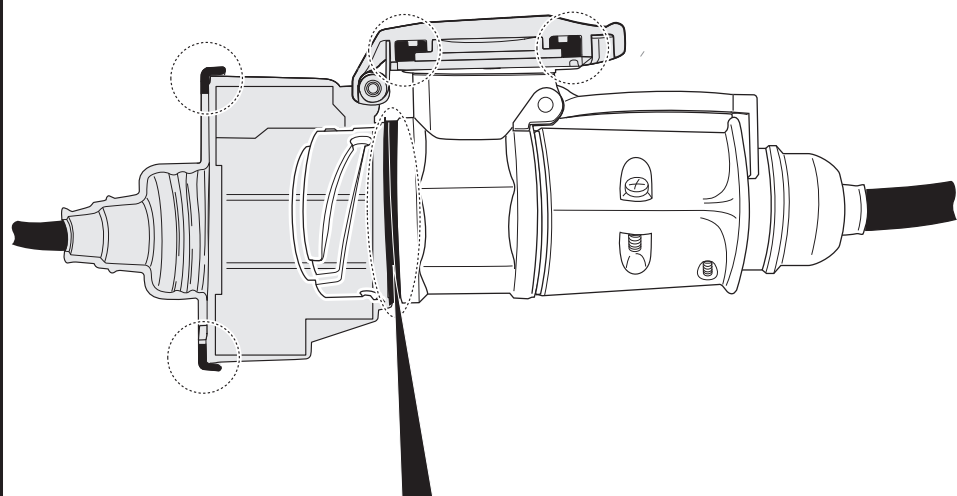

PT Cruiser 2006-  
PT Cruiser Cabrio 2006-

**SPARE PARTS**

[www.ecs-electronics.com](http://www.ecs-electronics.com)

INFO : Storage

INFO

INFO : Ring.

INFO

INFO : Adapt.