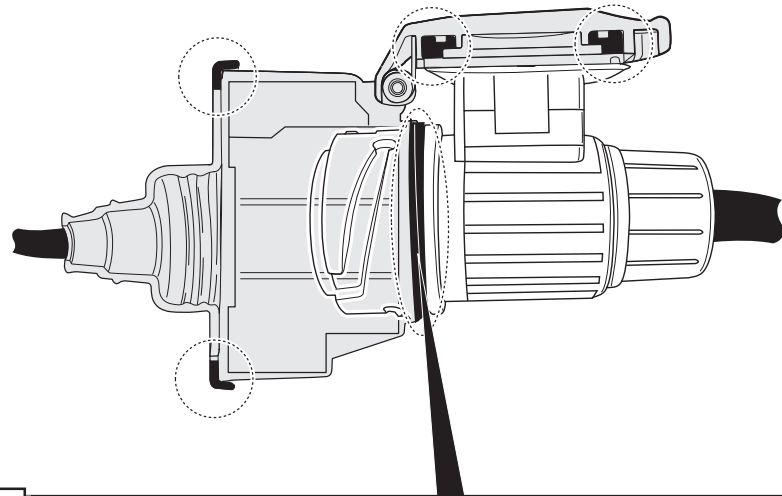

PT Cruiser 2006-  
PT Cruiser Cabrio 2006-

**SPARE PARTS**

[www.ecs-electronics.com](http://www.ecs-electronics.com)

INFO : Storage

INFO

INFO : Ring.

INFO

INFO : Adapt.