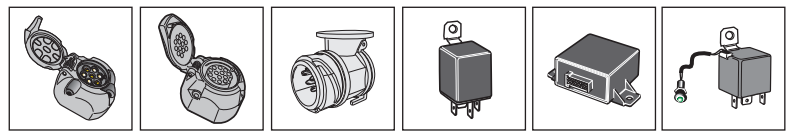

PT Cruiser 2006-  
PT Cruiser Cabrio 2006-

**SPARE PARTS**

[www.ecs-electronics.com](http://www.ecs-electronics.com)

INFO : Storage

INFO

INFO : Ring.

INFO

INFO : Adapt.