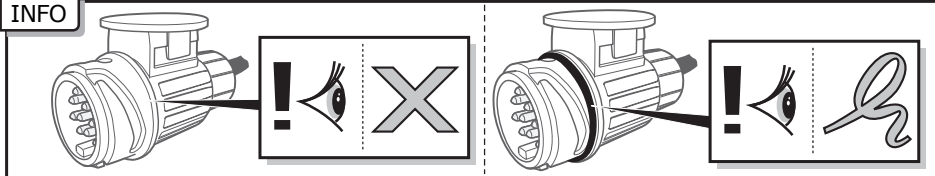

PT Cruiser 2006-  
PT Cruiser Cabrio 2006-

**SPARE PARTS**

[www.ecs-electronics.com](http://www.ecs-electronics.com)

INFO : Storage

INFO

INFO : Ring.

INFO

INFO : Adapt.