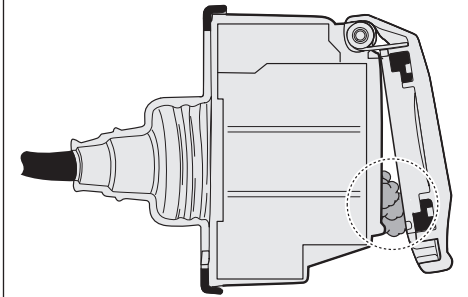

PT Cruiser 2006-  
PT Cruiser Cabrio 2006-

**SPARE PARTS**

[www.ecs-electronics.com](http://www.ecs-electronics.com)

INFO : Storage

INFO

INFO : Ring.

INFO

INFO : Adapt.