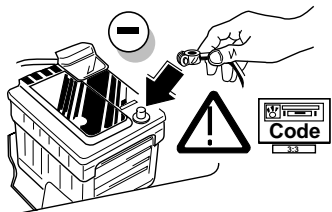

6x

21

22

FUNKTIONEN KONTROLLIEREN !
CONTRÔLER LES FONCTIONS !
CHECK FUNCTIONS !
CONTROLEER FUNCTIES !

INFO

By switching on flashers with the trailer connected (3x21W) or the warning lights (6x21W), the 2nd direction indicator light will flash.